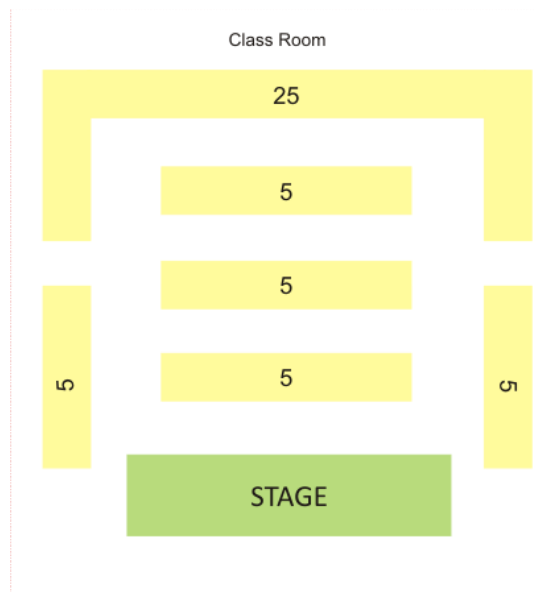

Three Horseshoes Inn & Hotel - Corporate Facilities

EXAMPLE ROOM LAYOUTS

Classroom Style

(Capacity approx 50 persons)

U-Shape Style

(Capacity approx 40 persons)

Banqueting Style (Capacity approx 150 persons)

Boardroom Style (Capacity approx 26 persons)

Please do not hesitate to contact us if you require a particular layout.