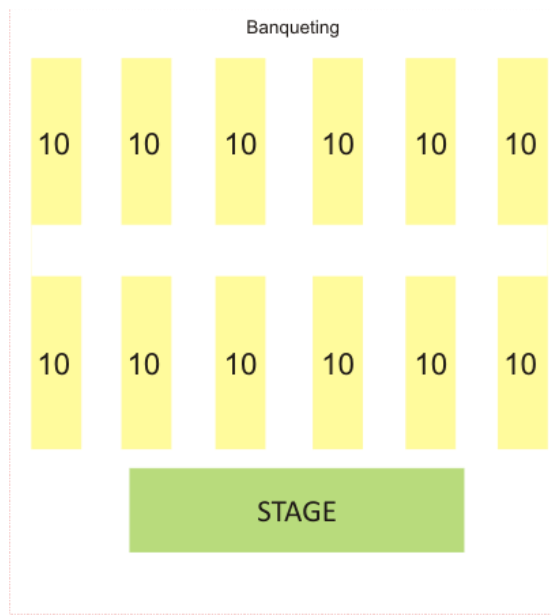

Three Horseshoes Inn & Hotel - Corporate Facilities

EXAMPLE ROOM LAYOUTS

Classroom Style

(Capacity approx 50 persons)

U-Shape Style

(Capacity approx 40 persons)

Banqueting Style (Capacity approx 150 persons)

Boardroom Style (Capacity approx 26 persons)

Please do not hesitate to contact us if you require a particular layout.