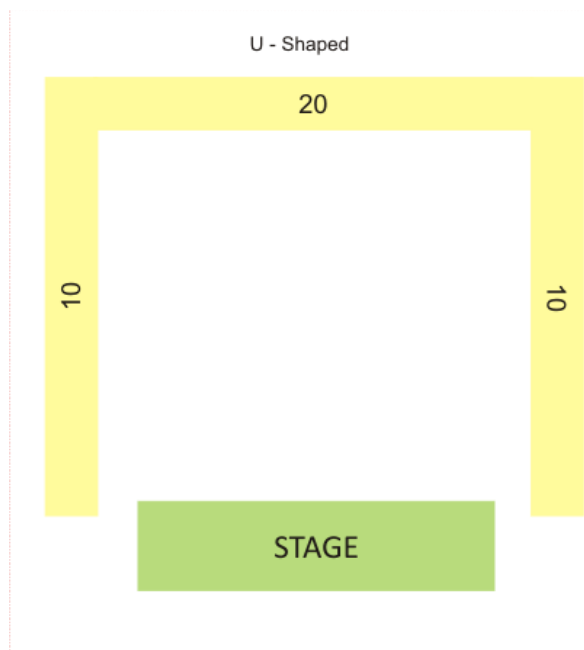

Three Horseshoes Inn & Hotel - Corporate Facilities

EXAMPLE ROOM LAYOUTS

Classroom Style

(Capacity approx 50 persons)

U-Shape Style

(Capacity approx 40 persons)

Banqueting Style (Capacity approx 150 persons)

Boardroom Style (Capacity approx 26 persons)

Please do not hesitate to contact us if you require a particular layout.