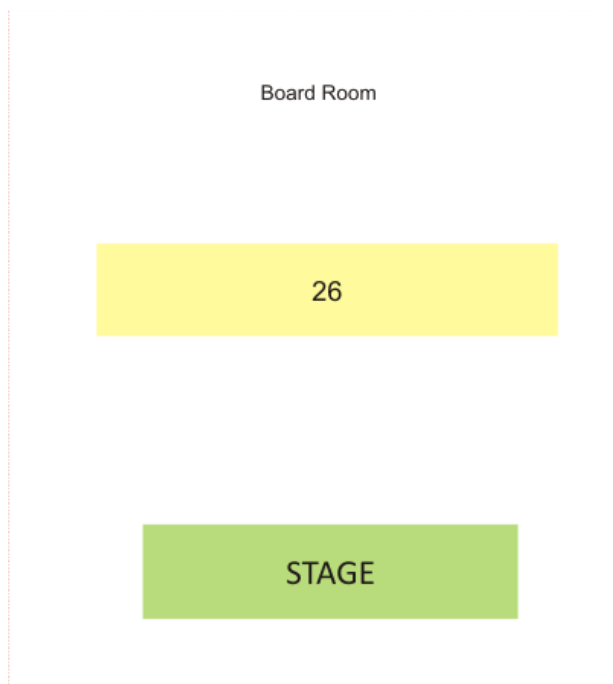

Three Horseshoes Inn & Hotel - Corporate Facilities

EXAMPLE ROOM LAYOUTS

Classroom Style

(Capacity approx 50 persons)

U-Shape Style

(Capacity approx 40 persons)

Banqueting Style (Capacity approx 150 persons)

Boardroom Style (Capacity approx 26 persons)

Please do not hesitate to contact us if you require a particular layout.